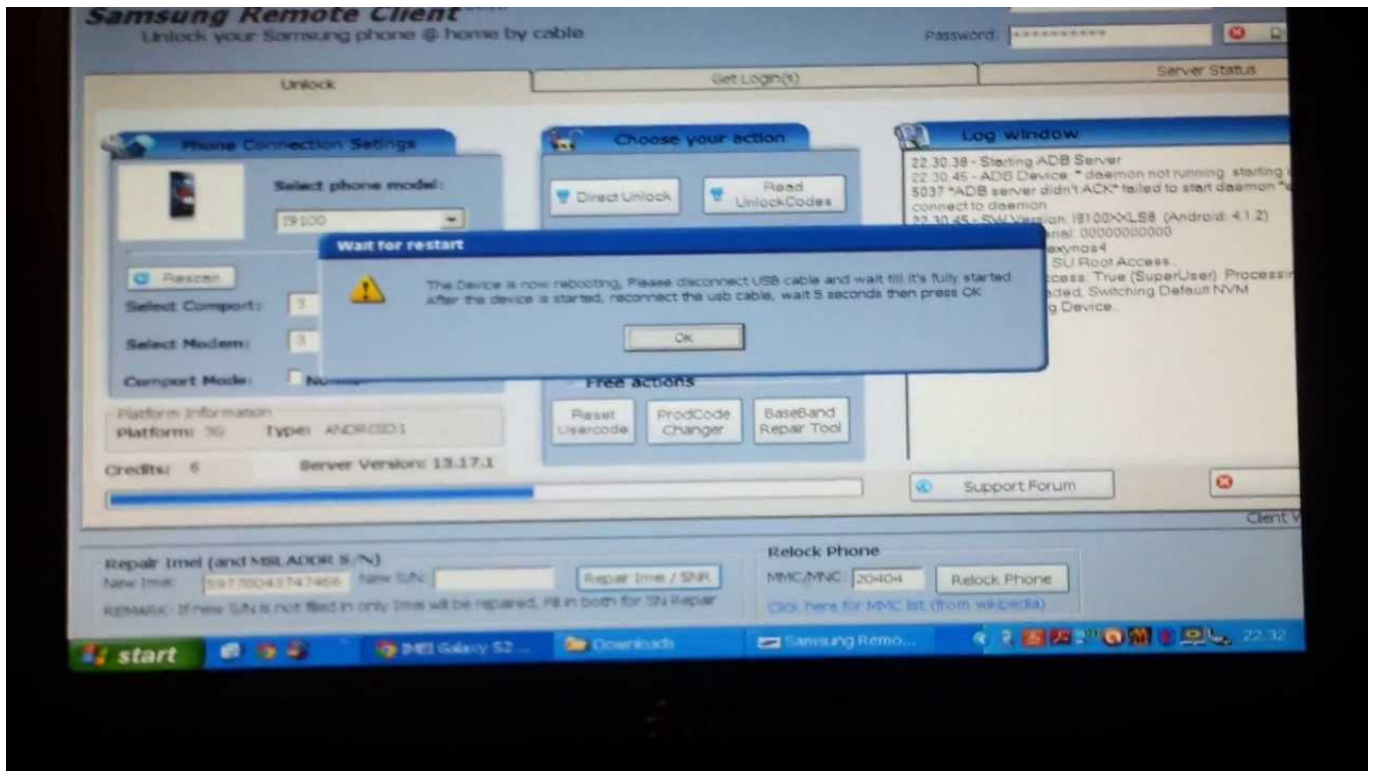

---

Download

[Samsung Remote Server Client Connection](#)

Download

After the most recent Plex app update on my Samsung TV the app will no longer be able to connect to my PMS.

No asking/offering of Plex shares No self-promoting too often or without previously contributing to the subreddit • 7.. Allow remote desktop connection on windows 10 and Connect to remote computer, from anywhere, using Microsoft Remote Desktop app on your android smart-phone or tablet.. Plex works perfectly on my iPhone, iPad and laptop Samsung Smart TV firmware updated to most recent version as well (the only step in that thread that I didn't see suggested).. Release date: May 11 2018 18:17:23 Some (not professional) antivirus scanners detect our software as virus, this is because we use advanced encryption methods for protection, and the virus scanner is not able to understand this.