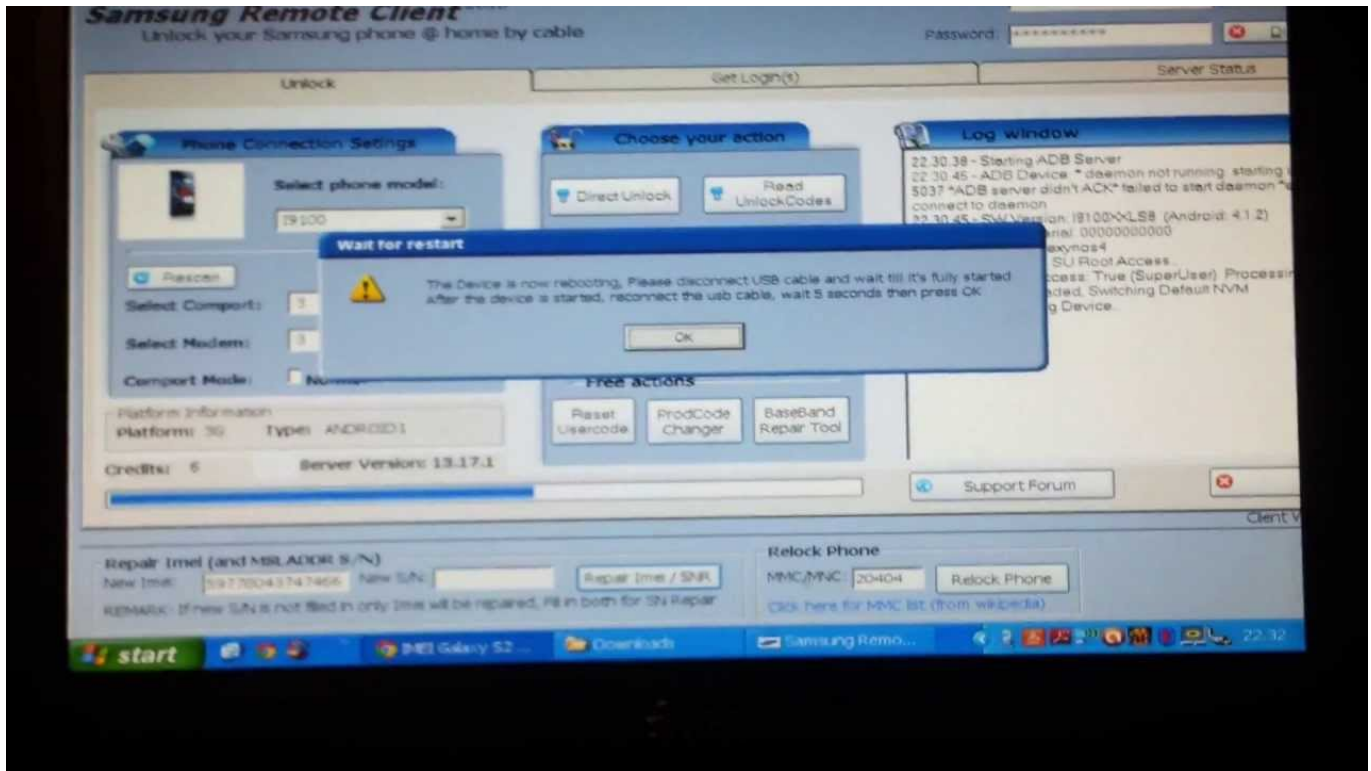

After the most recent Plex app update on my Samsung TV the app will no longer be able to connect to my PMS.

No asking/offering of Plex shares No self-promoting too often or without previously contributing to the subreddit • 7.. Allow remote desktop connection on windows 10 and Connect to remote computer, from anywhere, using Microsoft Remote Desktop app on your android smart-phone or tablet.. Plex works perfectly on my iPhone, iPad and laptop Samsung Smart TV firmware updated to most recent version as well (the only step in that thread that I didn't see suggested).. Release date: May 11 2018 18:17:23 Some (not professional) antivirus scanners detect our software as virus, this is because we use advanced encryption methods for protection, and the virus scanner is not able to understand this.

[Clarks Logarithm Table Free Download](#)

No affiliate links, personal voting, campaigning and funding posts • 8 No misleading or non-descriptive titles Plex Help Plex related support: •••••••• Non-Plex related support: Please go to the relevant subreddits and support forums, for example: •••••••• Related Subreddits and Forums •••••••••••••••••••• [Janome Digitalisierer Pro Software](#)

[Stellaris: Ascension Pack Download For Mac](#)

[Contoh Kontrak Perjanjian Pembuatan Software](#)

This allows for complete remote control of a UWP application running on Windows 10 IoT Core from a Windows 10 desktop PC, tablet, or phone. [Muat Turun Al Quran Free Bangla Translation Pdf Google Game](#)

[Download Mpv Player For Mac](#)